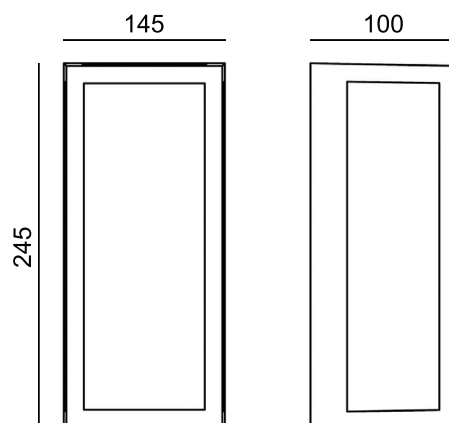

TECHNICAL DATA

**TYPE**

Professional LED for Exterior Lighting.

PRO	CRI ≥ 80	
IP54		L°
AC85-265V 50/60Hz		15,000h L70

<b>Model:</b>	Soft Topaz RE
<b>Format:</b>	Rectangular
<b>Location:</b>	Exterior
<b>Wattage:</b>	12W
<b>Materials:</b>	Aluminium
<b>Led Color:</b>	3000K / 4000K / 6500K
<b>Product Dimension:</b>	100*245*145mm
<b>IP Code:</b>	54
<b>Fixation:</b>	Wall
<b>CRI :</b>	80
<b>Lumen Output:</b>	1200LM
<b>Frequency:</b>	50/60 Hz
<b>Beam Angle:</b>	L°

DIMENSION DRAW

**OUTDOOR**